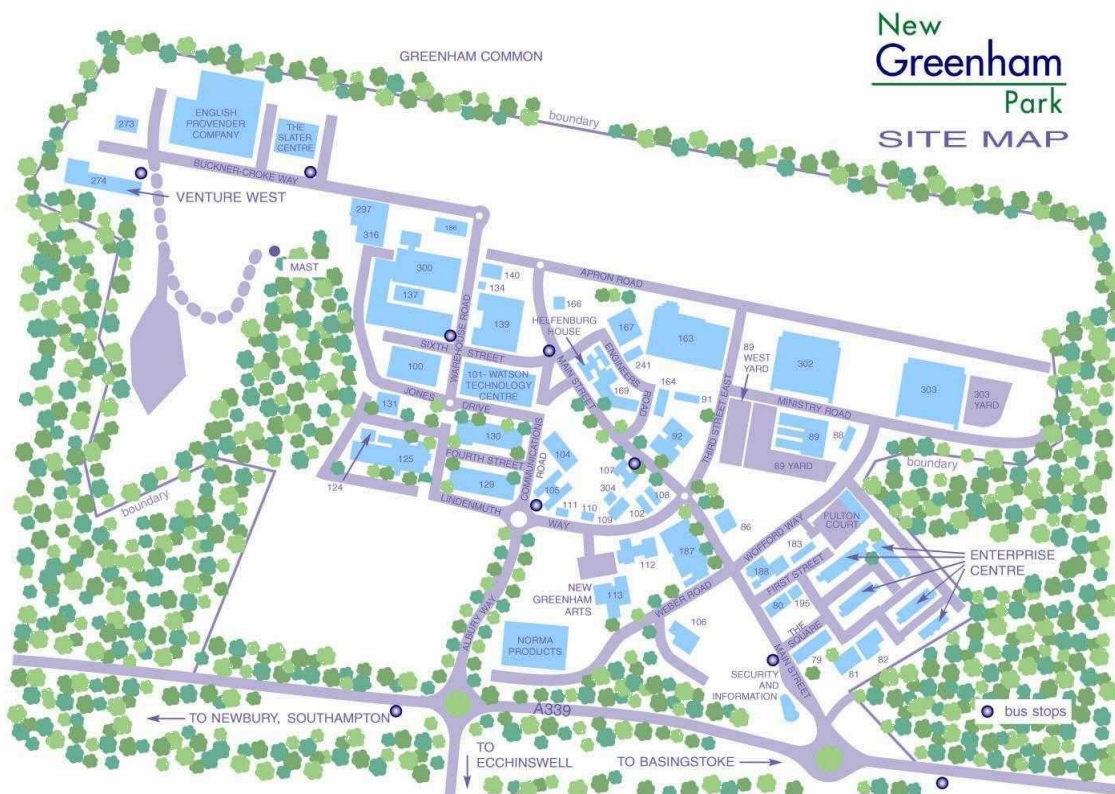

## Directions to The Bunker's Greenham Common Data Centre:

Newbury Enterprise Hub  
Venture West  
New Greenham Park  
Newbury  
Berkshire  
RG19 6HN

Directions from A339 through New Greenham Park:

- Enter via the Albery Way Entrance to New Greenham Park (1st entrance you come to if travelling from Newbury direction, 2nd if coming from Basingstoke)
- Straight over first roundabout
- Turn left onto 5th Street/Jones Drive
- Turn right at mini roundabout onto Warehouse Road
- Turn left at mini roundabout onto Buckner Croke Way
- Go all the way to the end of Buckner Croke Way, the building is on the left (Venture West),

Nearest Train Station - Newbury / Thatcham

For taxis please call: Broadway Cars - 01635 84 77 84

There is a regular bus service running from Newbury Station

### Warning:

Some Satellite Navigation Systems do not take you directly to New Greenham Park when you enter the postcode (RG19 6HN). Please call 01635 500361 if you need further directions